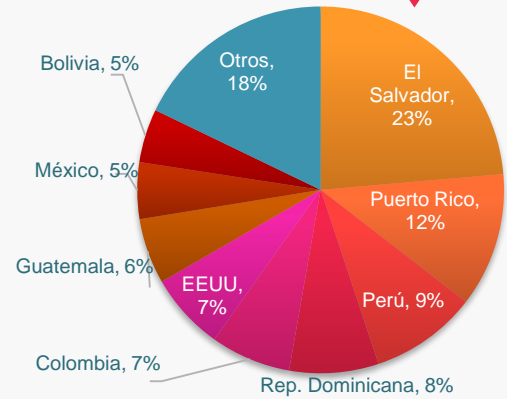

STUDENT PROFILE

Cultural Diversity

Others include: Honduras, Nicaragua, Venezuela, Ecuador, Cuba, Panama, Brazil, Chile, Ethiopia, Ivory Coast, Paraguay, Philippines, Portugal, and Ukraine

ENROLLMENT

Enrollment History